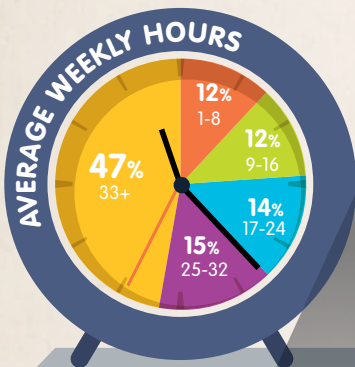

WHO WE ARE

WHAT WE BRING

HOW WE WORK

headspace
National Youth Mental Health Foundation

What does the workforce in the clinical programs at headspace look like?

For more information about the headspace workforce, visit headspace.org.au/workforce